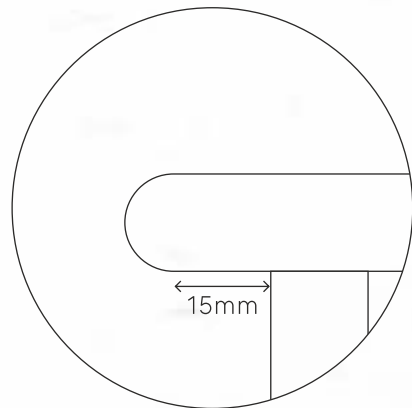

Colours

MIRACLE

Experience

MAGIC series

FULLBODY

SIZE	9.5mm	11mm	12mm	16mm	20mm
600x1200mm		•		•	•
600x600mm	•			•	•

STEPS

SIZE	9.5mm	11mm	12mm	16mm	20mm
300x1200mm			•		

Wall

Floor

STEP

300x1200mm

This punch is specially designed for step & riser tiles. It highlights the edge of the step with its pattern to show the beginning of the step.

Bull Nose Protrusion

The step & riser tiles are created keeping in mind the need to install tiles in stairways or such high spaces. Our step & riser tiles are designed with a bullnose edge to avoid any harm that might occur due to sharp-edged tiles while climbing up or stepping down. These tiles come in 15mm thickness and with an anti-skid surface to provide a comfortable and durable experience.