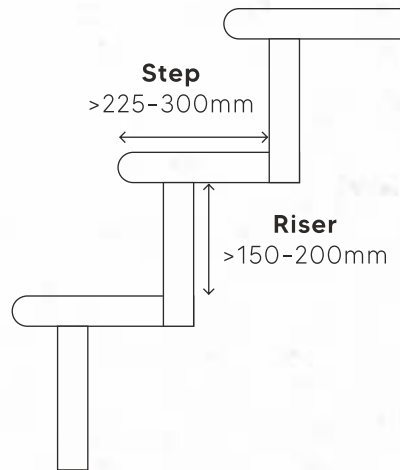

Wall

Floor

STEP

300x1200mm

This punch is specially designed for step & riser tiles. It highlights the edge of the step with its pattern to show the beginning of the step.

Bull Nose Protrusion

The step & riser tiles are created keeping in mind the need to install tiles in stairways or such high spaces. Our step & riser tiles are designed with a bullnose edge to avoid any harm that might occur due to sharp-edged tiles while climbing up or stepping down. These tiles come in 15mm thickness and with an anti-skid surface to provide a comfortable and durable experience.